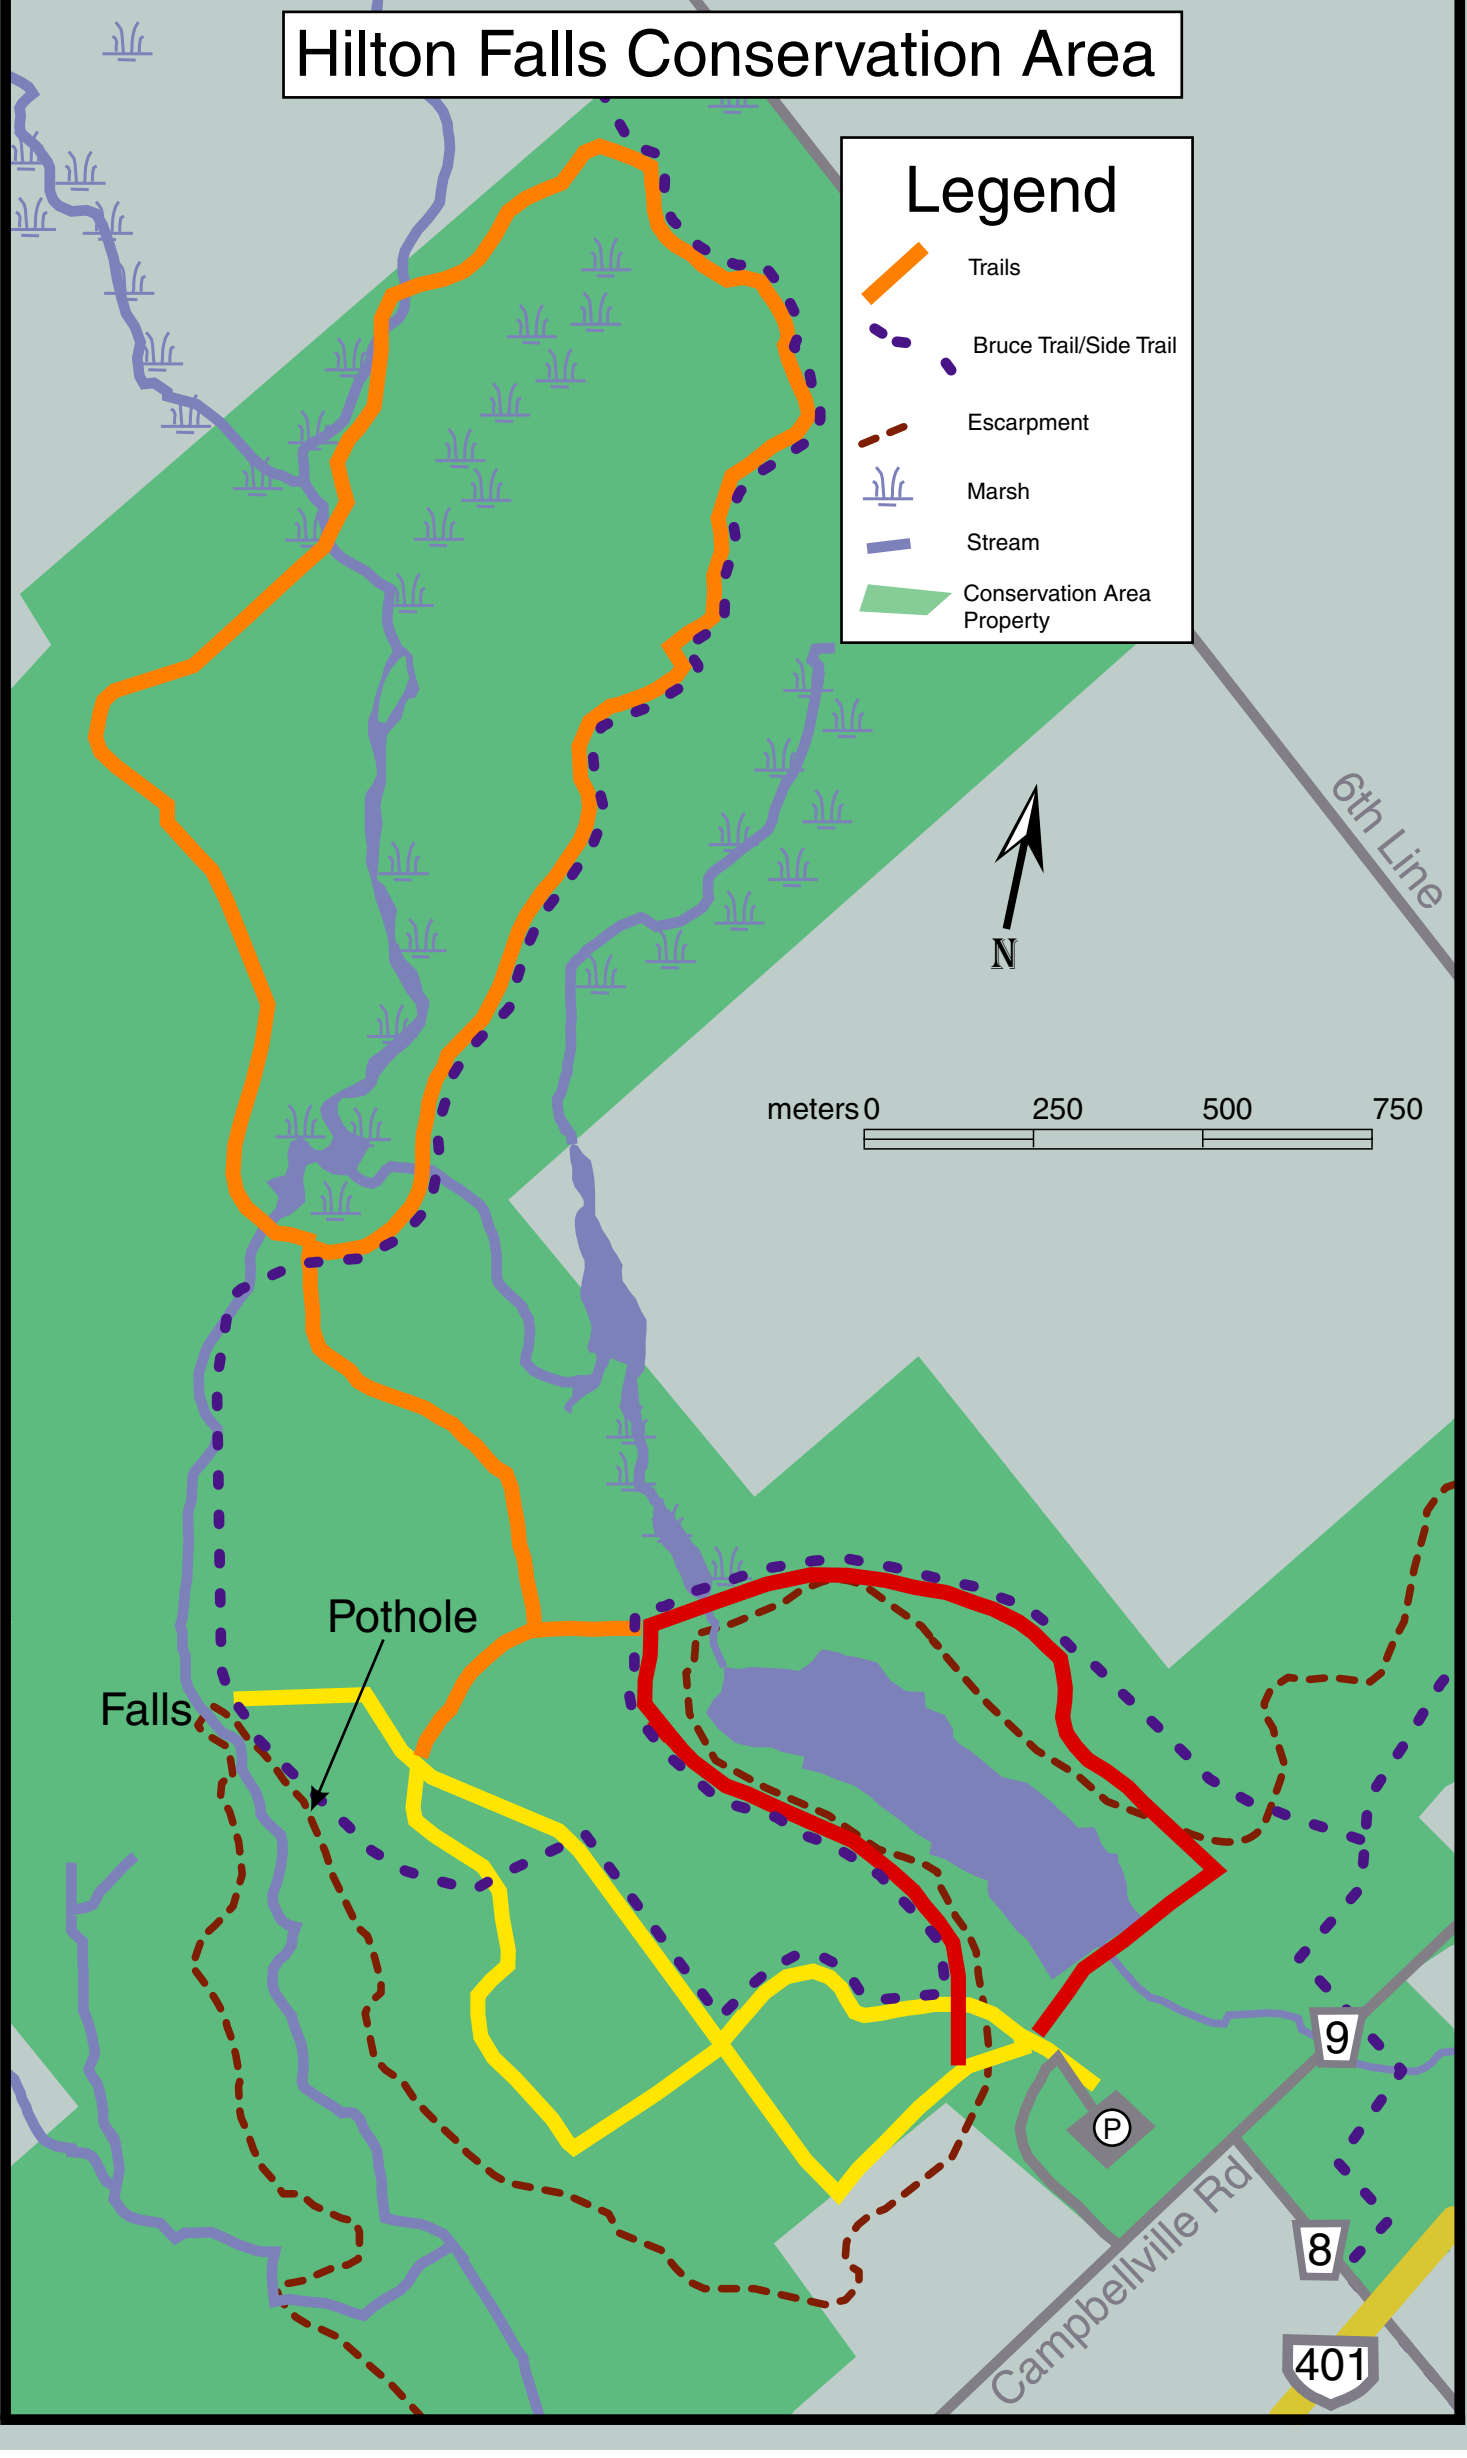

Hilton Falls Conservation Area

Legend

- Trails
- Bruce Trail/Side Trail
- Escarpment
- Marsh
- Stream
- Conservation Area Property

Pothole

Falls

6th Line

meters 0 250 500 750

P

9

8

401

Campbellville Rd