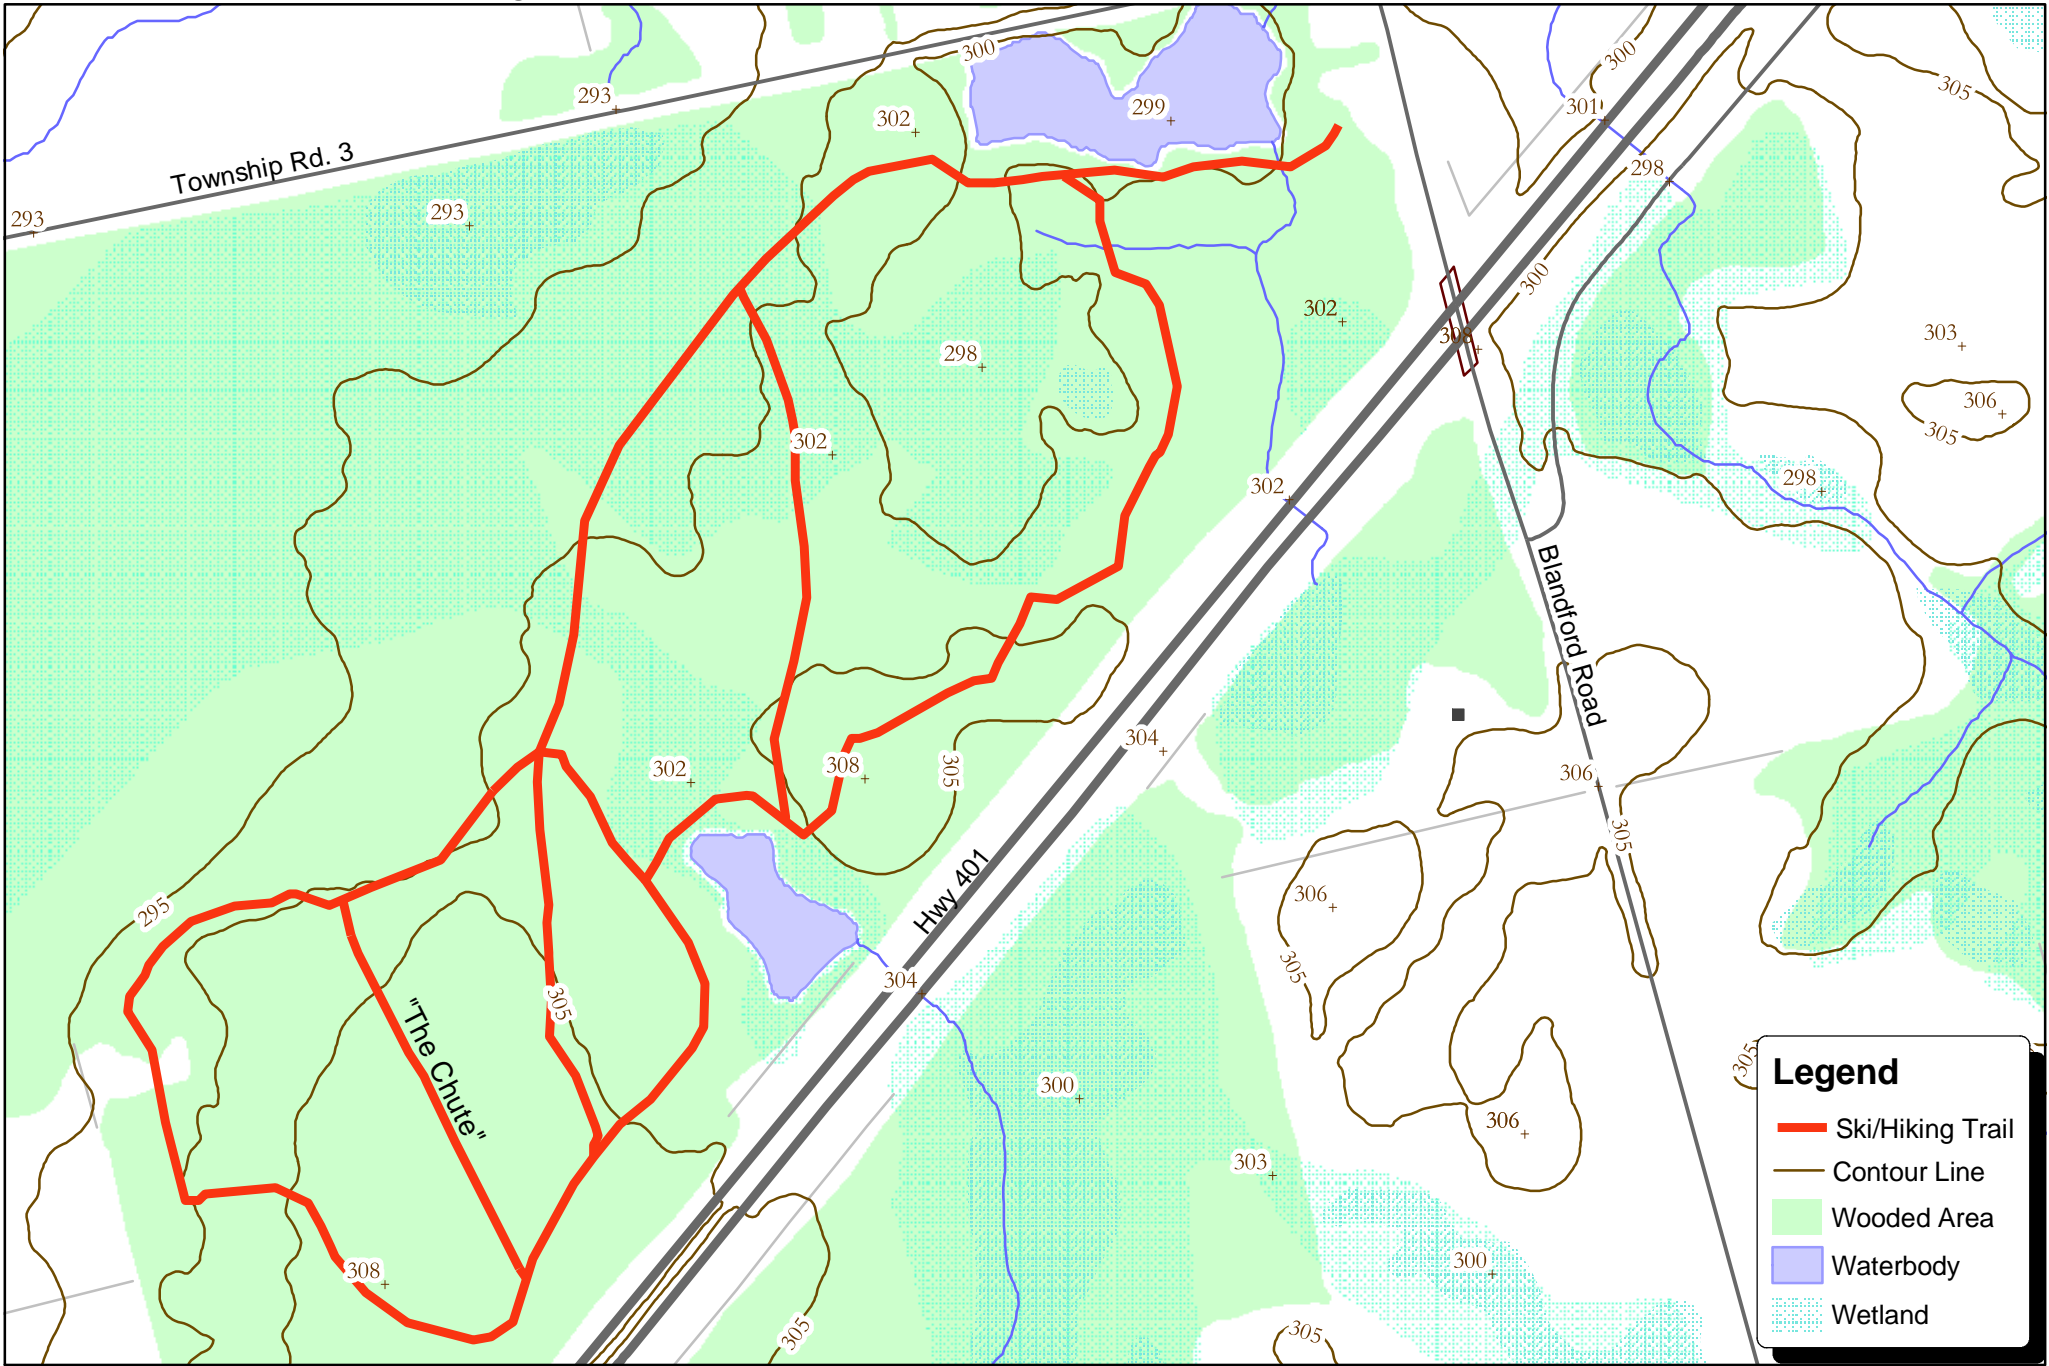

# Vansittart Woods Ski/Hiking Trails

**Legend**

- Ski/Hiking Trail
- Contour Line
- Wooded Area
- Waterbody
- Wetland